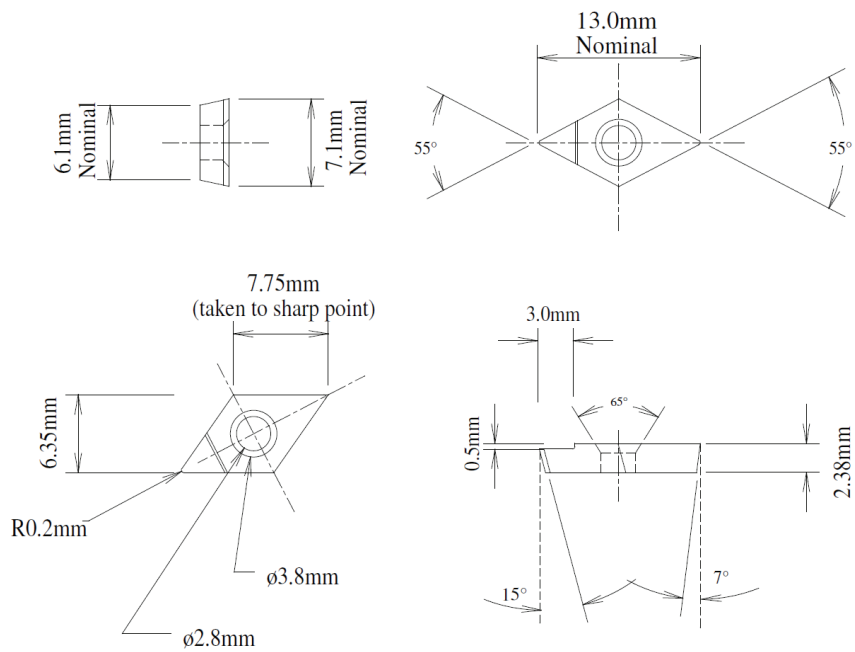

55° INSERT

DCGW 070202 SMALL (CARBIDE)

DCMW11T304 LARGE (CARBIDE)